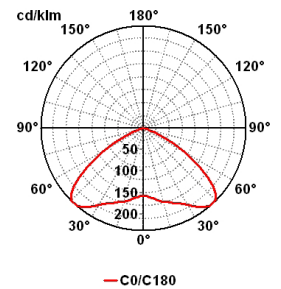

Habana IP44

LC3 00642 2

Rotosymmetric
 Ø 450mm IP44

Technical description

Body made in die cast aluminium with UNI 5076 alloy. Optional tempered glass, sodic/calcic type, 5mm thick, heat-proof and crash-proof. Reflector in pure aluminium, thickness 12/10, turned anodized and polished.

Installation

Industrial indoor

Size (mm)

450 x 450 x 520

Colour

Grey 2

Code	Source	Power	Current	Connection	Lampada
LC3 00642 2	Metal halide vapour	250 W	3 A	E 40	ME HPI PLUS BU

Accessories

Griglia di protezione
Wire guard

Codice / code	Codice / code
L90 00000 0 Ø 390	L90 00300 0 Ø 500
L90 00100 0 Ø 450	L90 00400 0 Ø 580
L90 00200 0 Ø 480	L90 00500 0 Ø 680

E27 HEG max 250 W con commutatore*
E27 HEG max 250W with converter