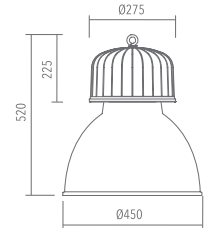

Habana IP44

LC3 00642 2

Rotosymmetric
 Ø 450mm IP44

Technical description

Body made in die cast aluminium with UNI 5076 alloy. Optional tempered glass, sodic/calcic type, 5mm thick, heat-proof and crash-proof. Reflector in pure aluminium, thickness 12/10, turned anodized and polished.

Installation

Industrial indoor

Size (mm)

450 x 450 x 520

Colour

Grey 2

Code	Source	Power	Current	Connection	Lampada
LC3 00642 2	Metal halide vapour	250 W	3 A	E 40	ME HPI PLUS BU

Accessories

Griglia di protezione
Wire guard

Codice / code	Codice / code
L90 00000 0 Ø 390	L90 00300 0 Ø 500
L90 00100 0 Ø 450	L90 00400 0 Ø 580
L90 00200 0 Ø 480	L90 00500 0 Ø 680

E27 HEG max 250 W con commutatore*
E27 HEG max 250W with converter